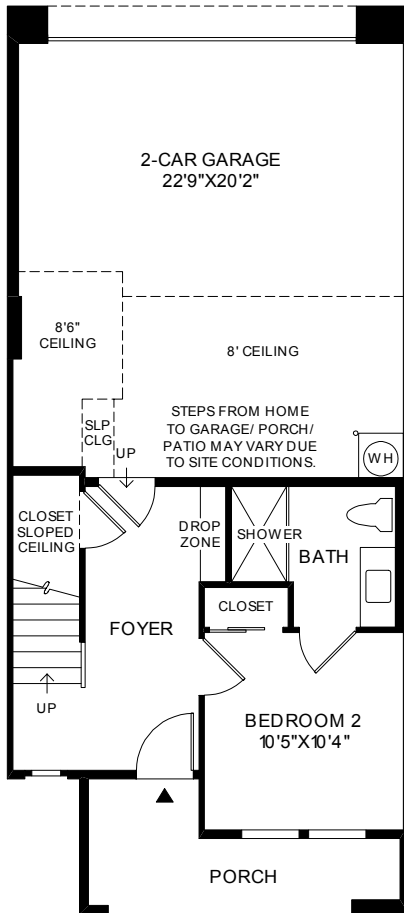

Approx. 2,132+ sq. ft. | 4 Beds | 3.5 Baths | 2-Car Garage | 3-Story

FIRST FLOOR
9' CEILING HEIGHT

SECOND FLOOR
9' CEILING HEIGHT

THIRD FLOOR
9' CEILING HEIGHT